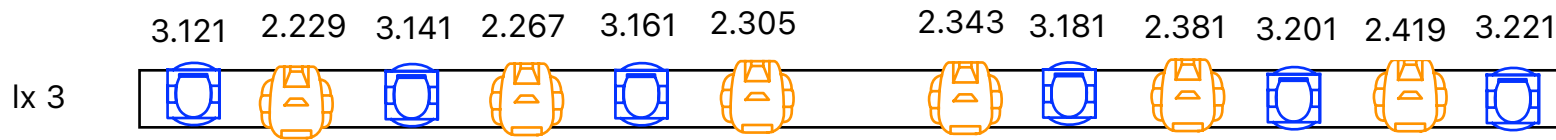

chauvet mk3 profile
38 channel 

chauvet mk2 wash
single basic mode 

8 cell blinder 

15/30 zoom 