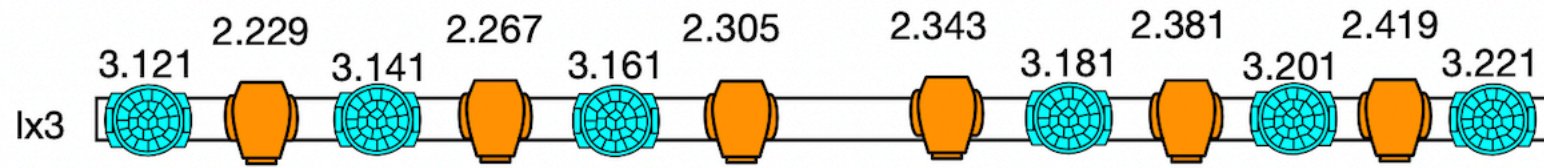

CHAUVET MK3 PROFILE  
38 CHANNEL

CHAUVET MK2 WASH  
SINGLE BASIC MODE

CHAUVET STRIKE ARRAY 2  
8 CHANNEL

15/30 ZOOM